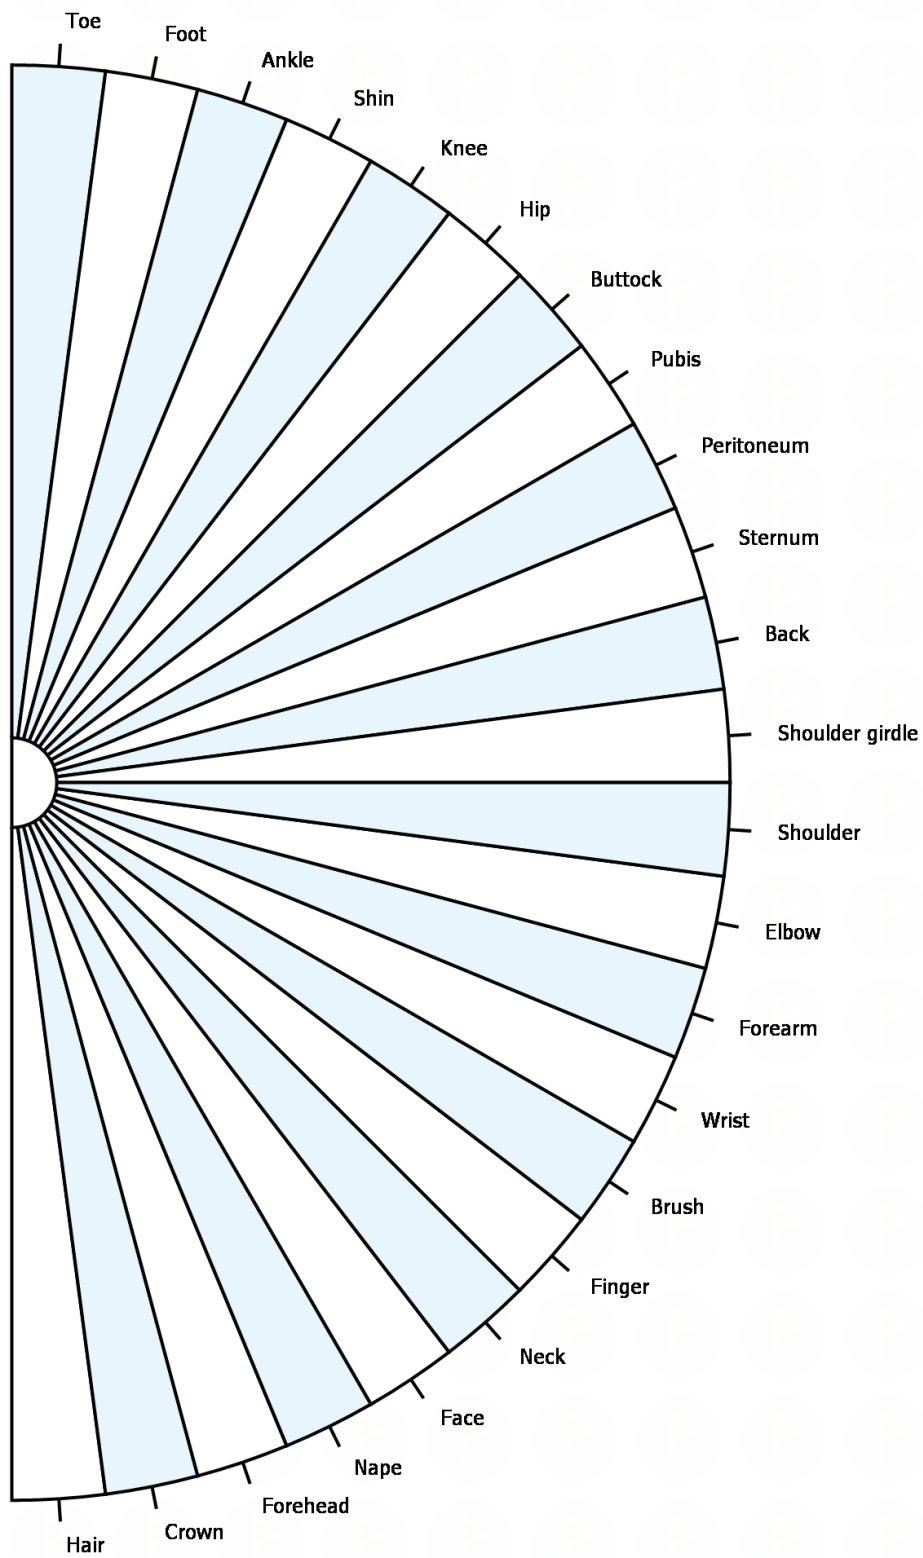

Dowsing chart set

Left-handed kit

This brochure includes over 20 pendulum charts for almost every occasion. Print it or download it to your tablet / smartphone to make the dowsing process much easier and more enjoyable! This brochure was created using the Overlogic Pendulo software.

Percent scale
From 0 to 100

English alphabet (Latin)
With common punctuation marks

Digits

Human body parts
External areas

Diseases and pathological body states

Food allergens
Common ones

Chakras
Sanskrit names and descriptions

Precious and semi-precious stones
Group list

Task processing
What is the best way to proceed?

Months

Weather

Three sectors
Empty diagram

Four sectors
Empty diagram

Five sectors
Empty diagram

Six sectors
Empty diagram

Seven sectors
Empty diagram

Eight sectors
Empty diagram

Nine sectors
Empty diagram

Ten sectors
Empty diagram

Eleven sectors
Empty diagram

Twelve sectors
Empty diagram