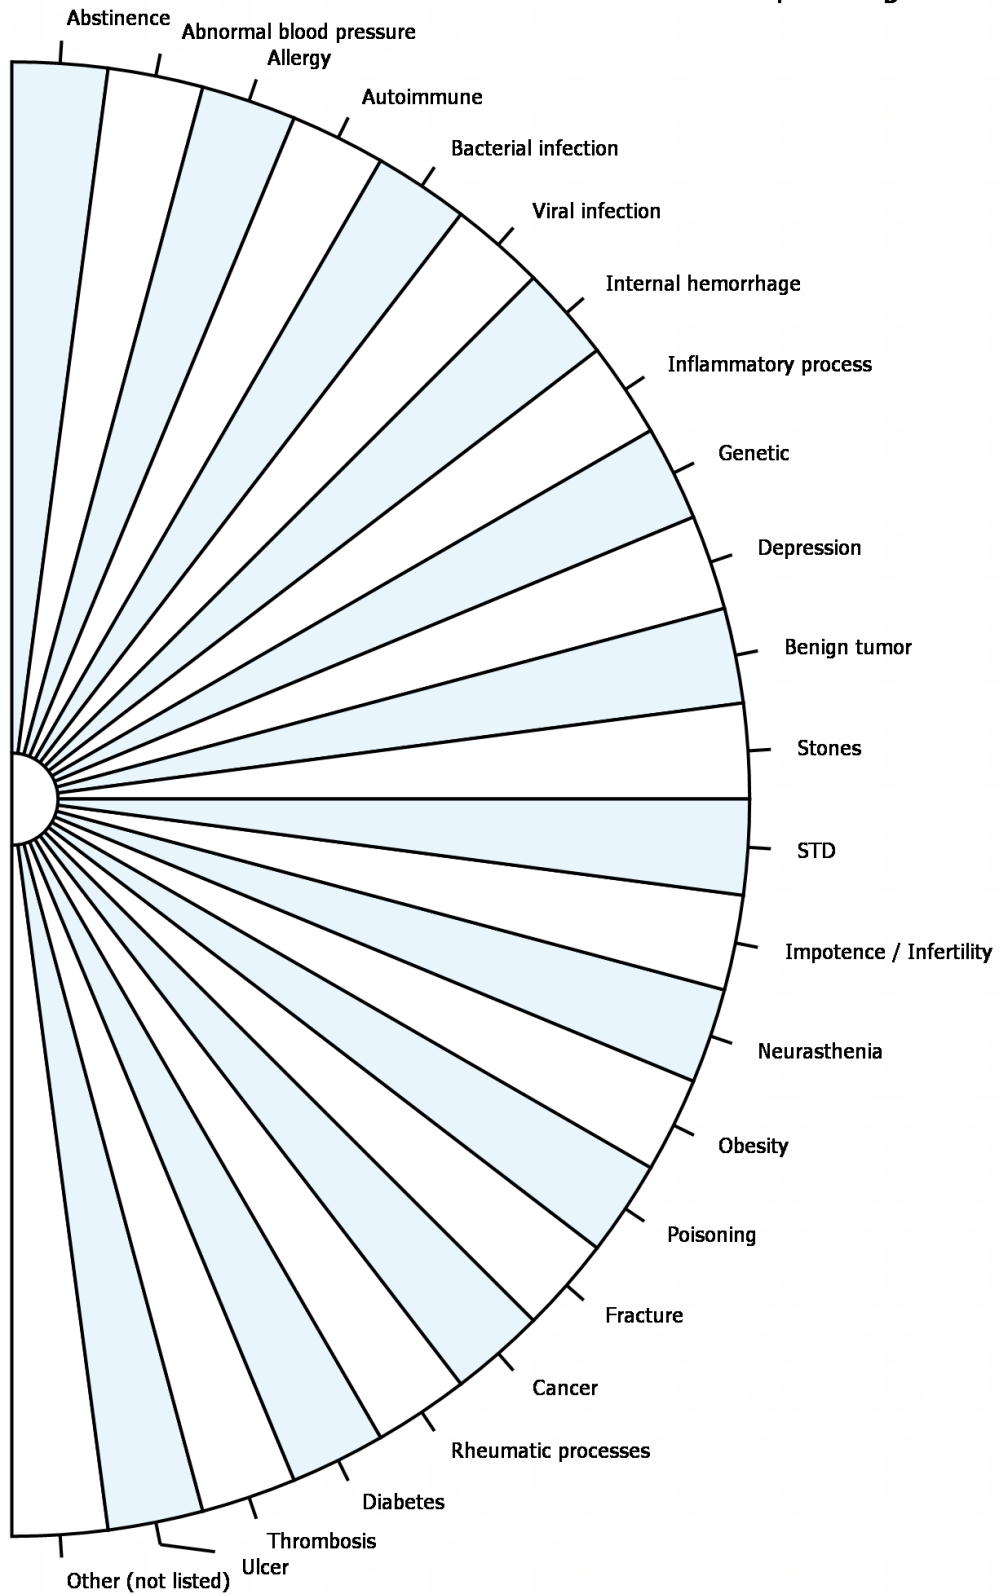

Dowsing chart set

Left-handed kit

This brochure includes over 20 pendulum charts for almost every occasion. Print it or download it to your tablet / smartphone to make the dowsing process much easier and more enjoyable! This brochure was created using the Overlogic Pendulo software.

Percent scale
From 0 to 100

English alphabet (Latin)
With common punctuation marks

Digits

Human body parts
External areas

Diseases and pathological body states

Food allergens
Common ones

Chakras
Sanskrit names and descriptions

Precious and semi-precious stones
Group list

Task processing
What is the best way to proceed?

Months

Weather

Three sectors
Empty diagram

Four sectors
Empty diagram

Five sectors
Empty diagram

Six sectors
Empty diagram

Seven sectors
Empty diagram

Eight sectors
Empty diagram

Nine sectors
Empty diagram

Ten sectors
Empty diagram

Eleven sectors
Empty diagram

Twelve sectors
Empty diagram