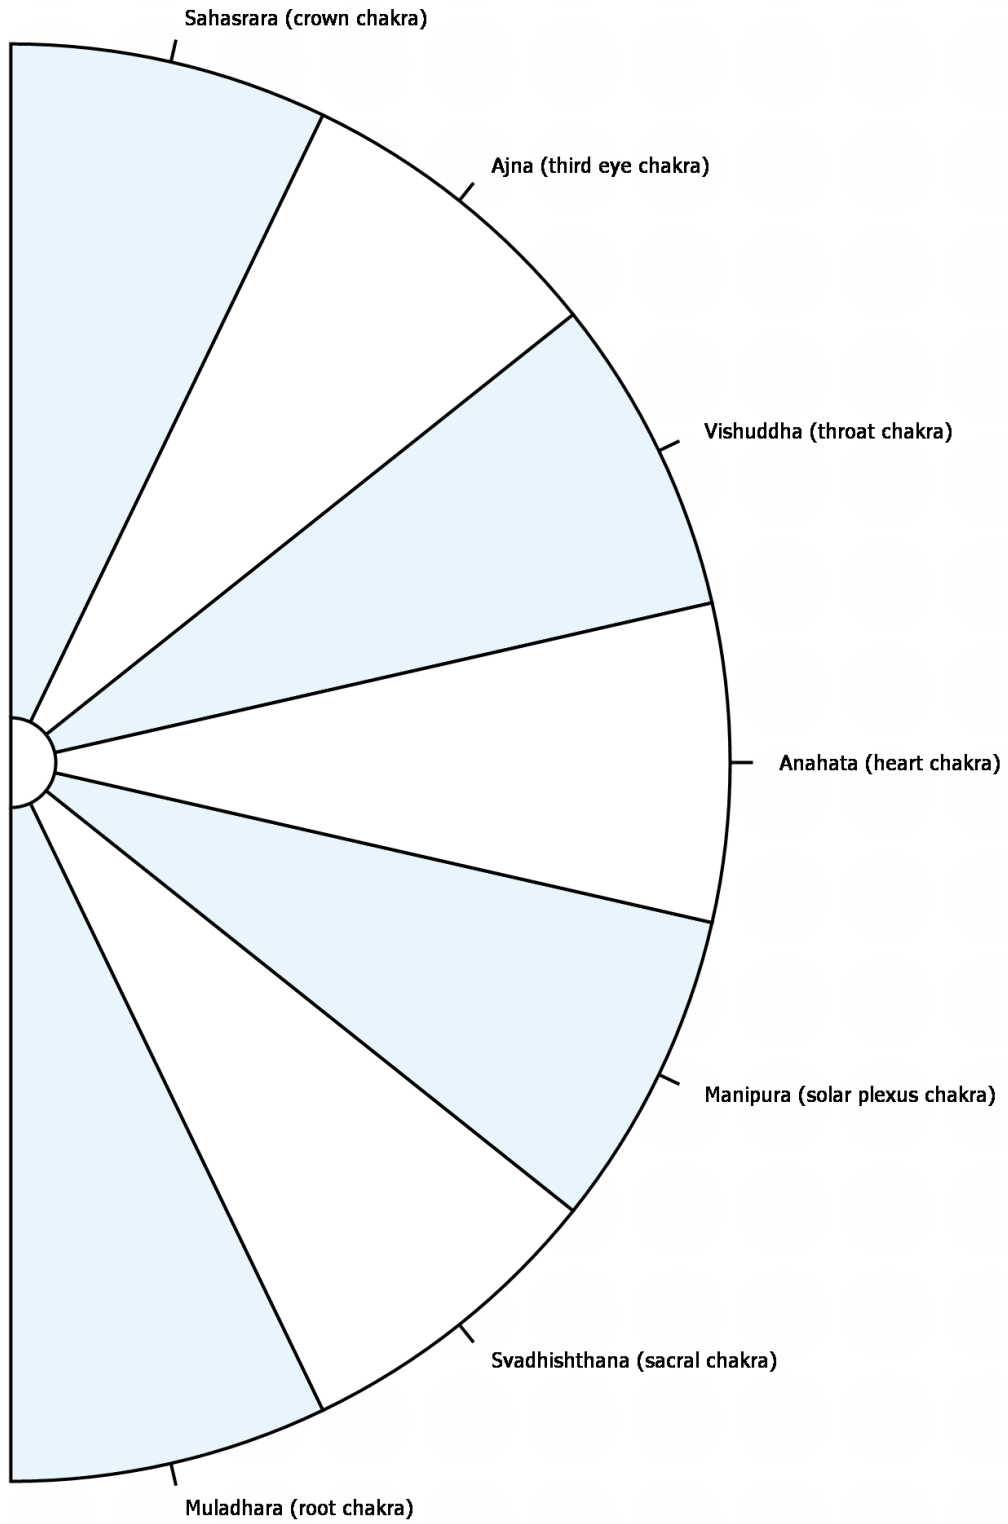

Dowsing chart set

Left-handed kit

This brochure includes over 20 pendulum charts for almost every occasion. Print it or download it to your tablet / smartphone to make the dowsing process much easier and more enjoyable! This brochure was created using the Overlogic Pendulo software.

Percent scale
From 0 to 100

English alphabet (Latin)
With common punctuation marks

Digits

Human body parts
External areas

Diseases and pathological body states

Food allergens
Common ones

Chakras
Sanskrit names and descriptions

Precious and semi-precious stones
Group list

Task processing
What is the best way to proceed?

Months

Weather

Three sectors
Empty diagram

Four sectors
Empty diagram

Five sectors
Empty diagram

Six sectors
Empty diagram

Seven sectors
Empty diagram

Eight sectors
Empty diagram

Nine sectors
Empty diagram

Ten sectors
Empty diagram

Eleven sectors
Empty diagram

Twelve sectors
Empty diagram