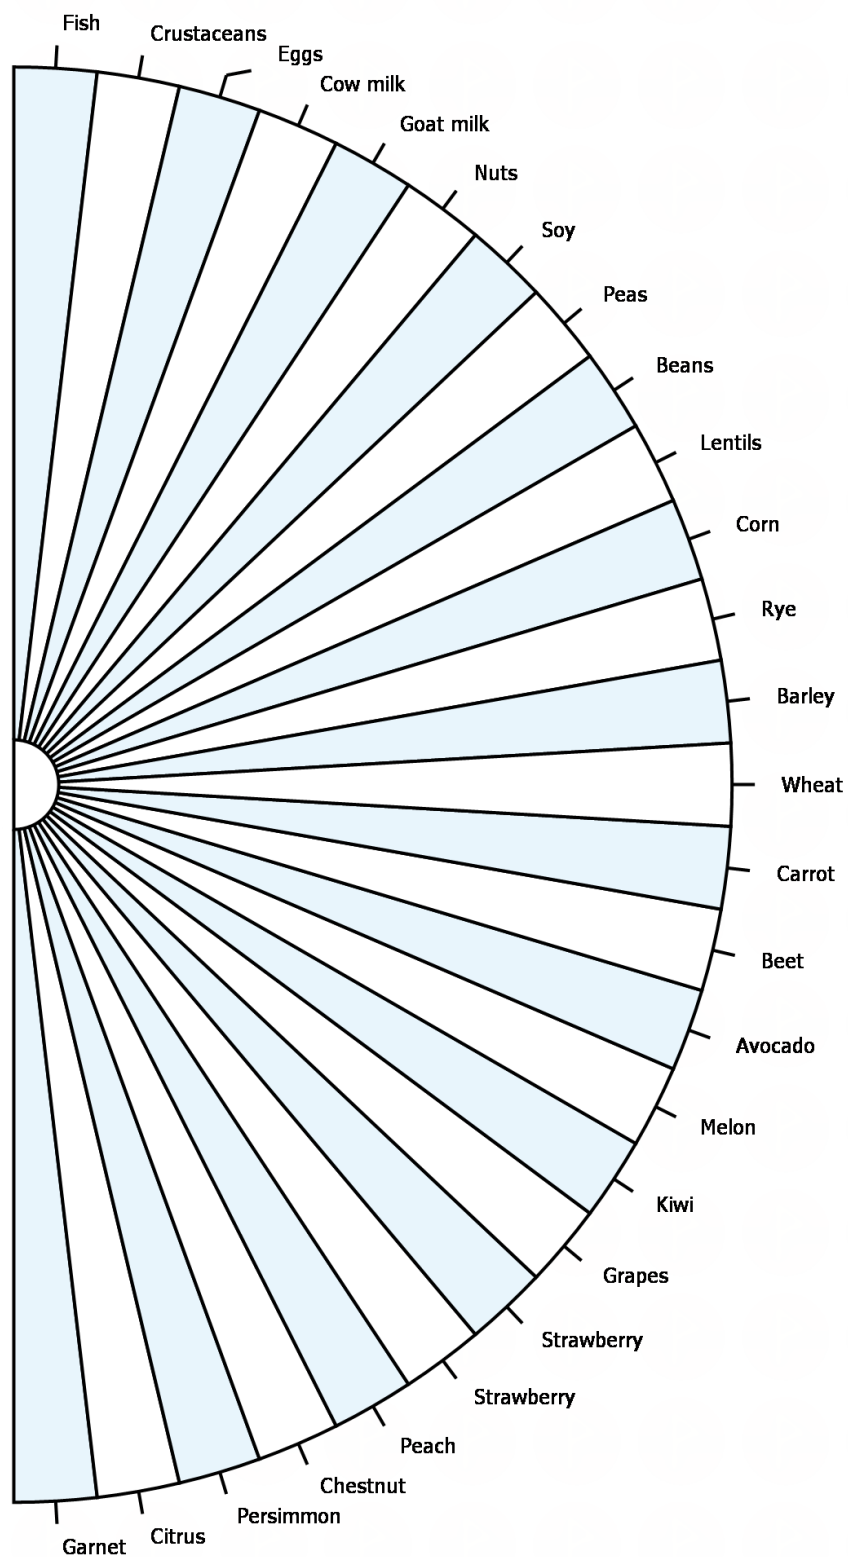

Dowsing chart set

Left-handed kit

This brochure includes over 20 pendulum charts for almost every occasion. Print it or download it to your tablet / smartphone to make the dowsing process much easier and more enjoyable! This brochure was created using the Overlogic Pendulo software.

Percent scale
From 0 to 100

English alphabet (Latin)
With common punctuation marks

Digits

Human body parts
External areas

Diseases and pathological body states

Food allergens
Common ones

Chakras
Sanskrit names and descriptions

Precious and semi-precious stones
Group list

Task processing
What is the best way to proceed?

Months

Weather

Three sectors
Empty diagram

Four sectors
Empty diagram

Five sectors
Empty diagram

Six sectors
Empty diagram