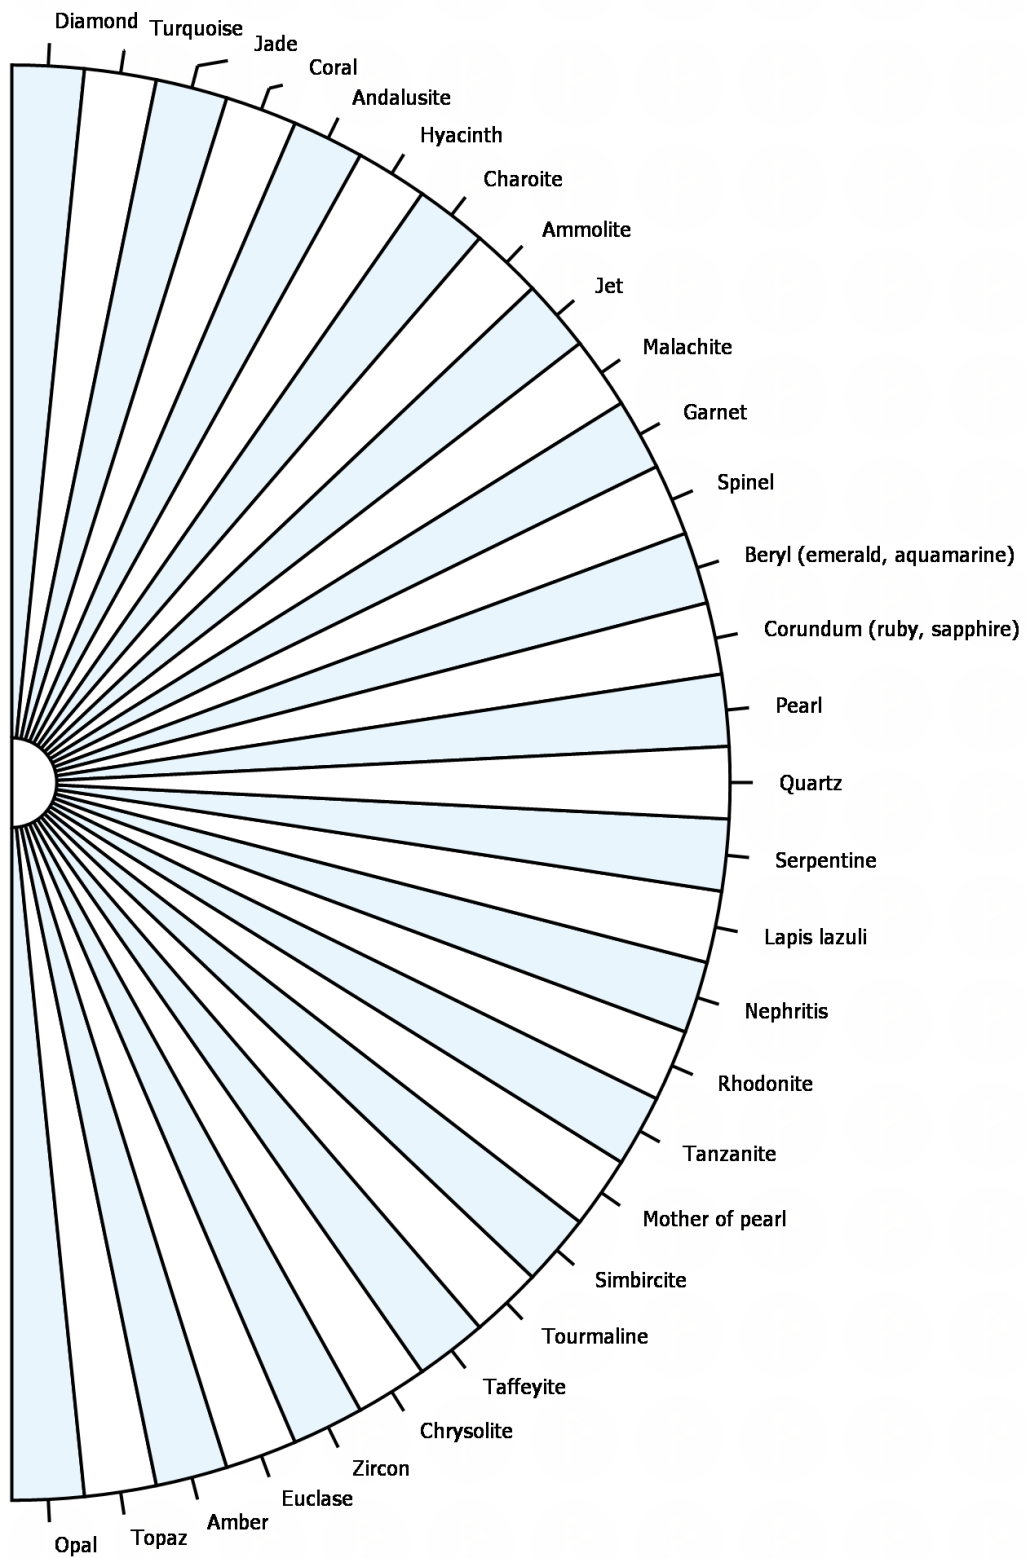

Dowsing chart set

Left-handed kit

This brochure includes over 20 pendulum charts for almost every occasion. Print it or download it to your tablet / smartphone to make the dowsing process much easier and more enjoyable! This brochure was created using the Overlogic Pendulo software.

Percent scale
From 0 to 100

English alphabet (Latin)
With common punctuation marks

Digits

Human body parts
External areas

Diseases and pathological body states

Food allergens
Common ones

Chakras
Sanskrit names and descriptions

Precious and semi-precious stones
Group list

Task processing
What is the best way to proceed?

Months

Weather

Three sectors
Empty diagram

Four sectors
Empty diagram

Five sectors
Empty diagram

Six sectors
Empty diagram

Seven sectors
Empty diagram

Eight sectors
Empty diagram

Nine sectors
Empty diagram

Ten sectors
Empty diagram

Eleven sectors
Empty diagram

Twelve sectors
Empty diagram